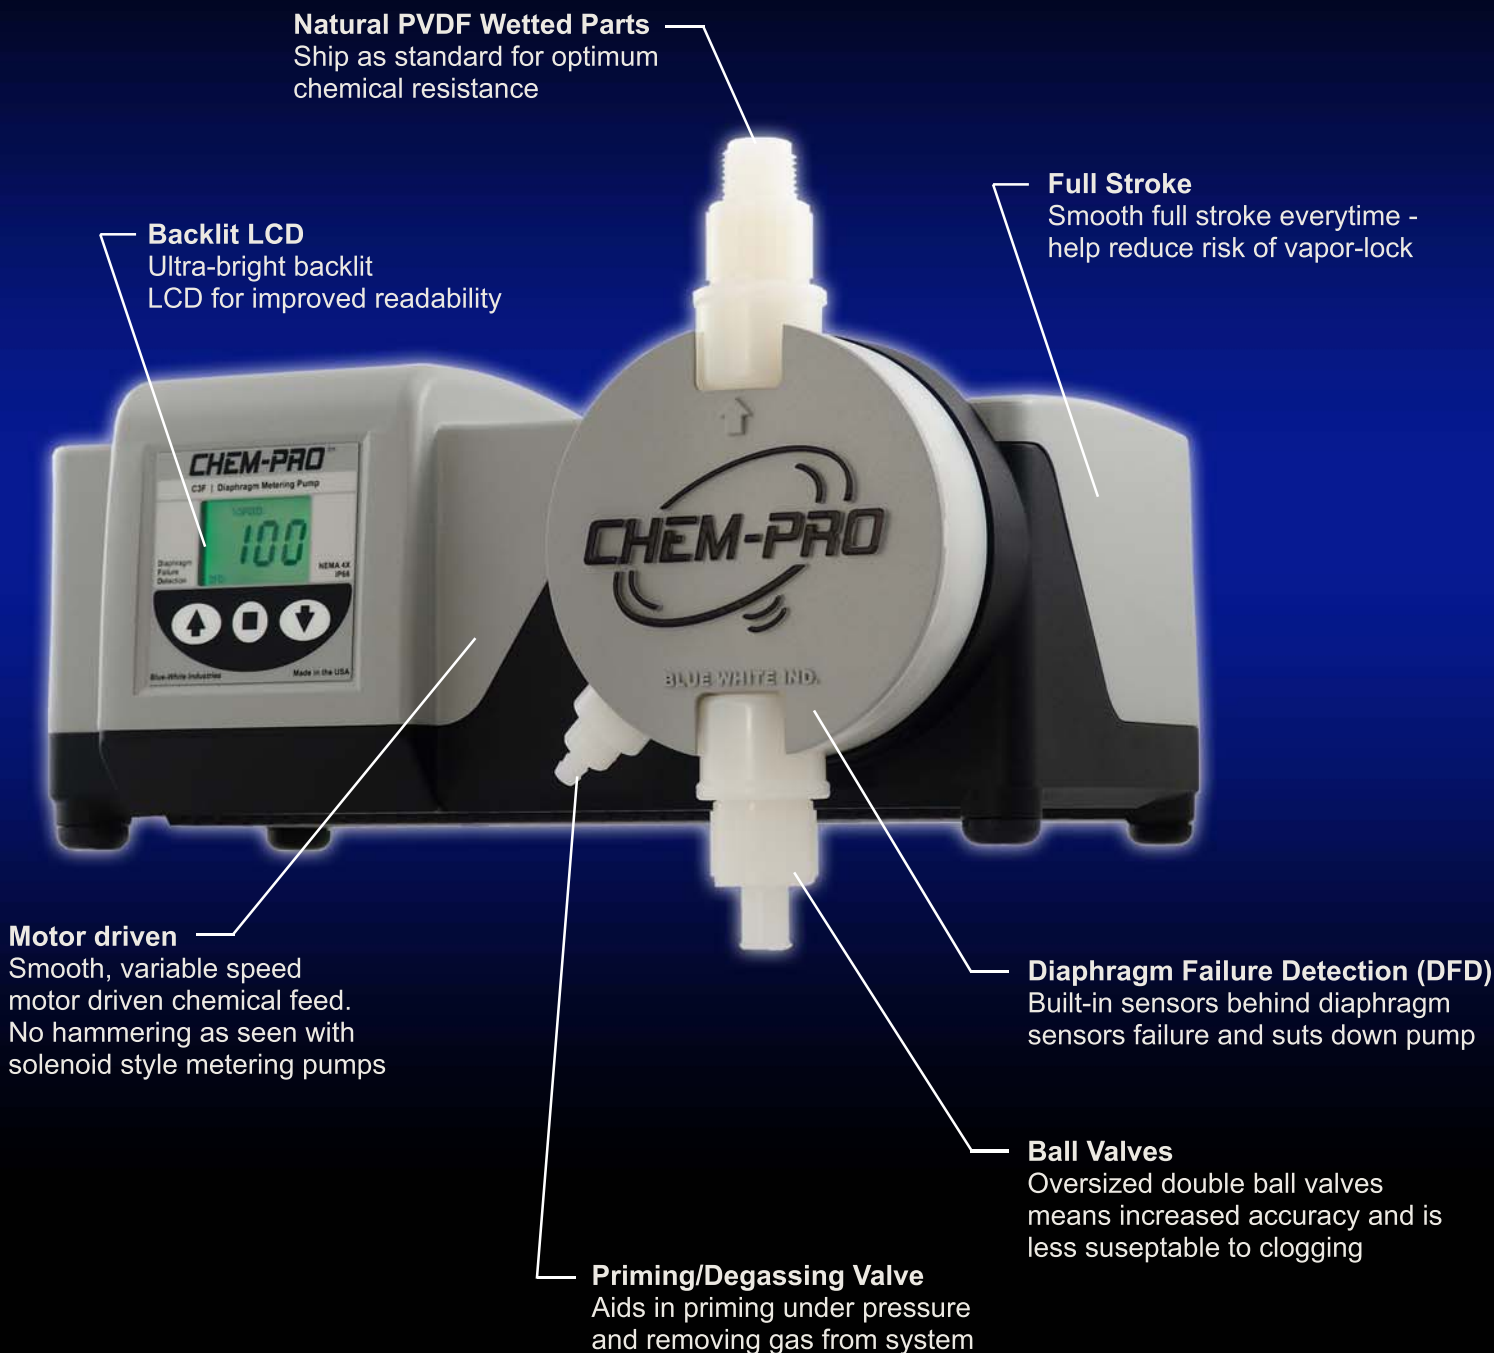

Diaphragm metering pump, reinvented.

ProSeriesTM
by Blue-White Ind.